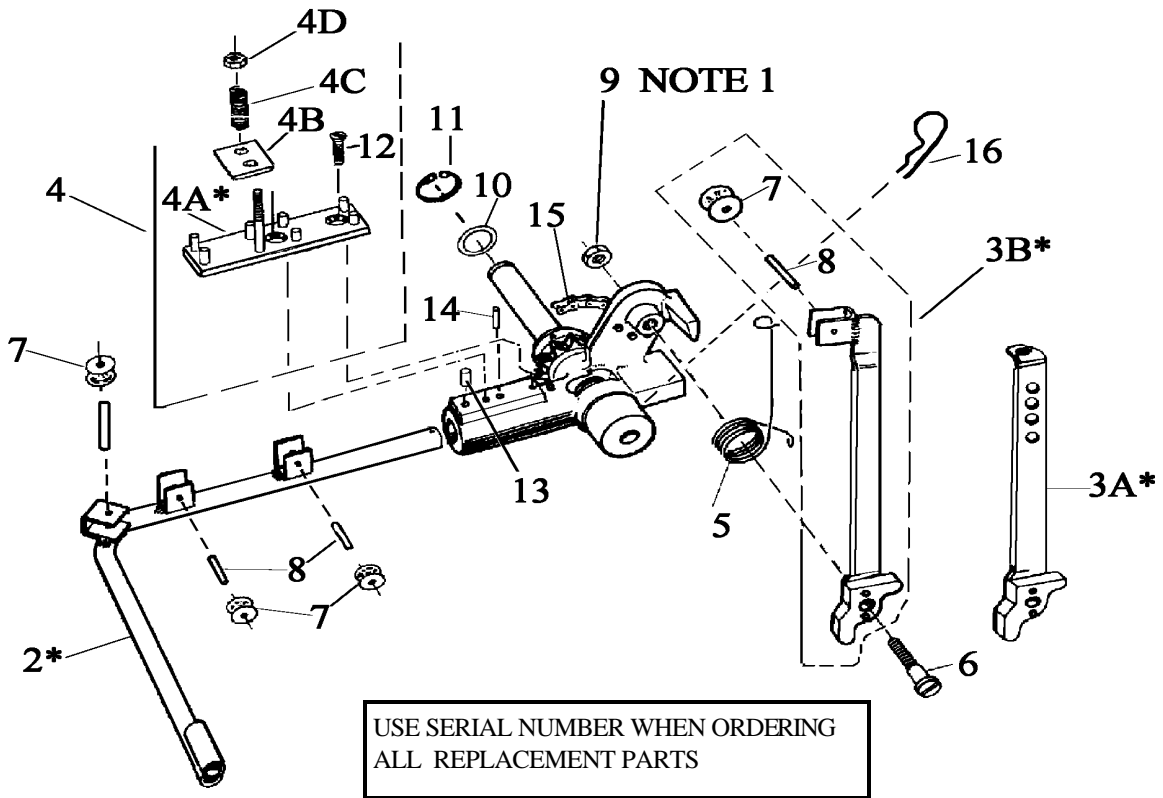

TWINE ARM ASSEMBLY 1691

Item	Part	Qty	Item	Part	Qty
1	041*** Twine Arm Assembly	1	7	064037 Roller, Twine Arm	3
2*	033247 Elbow, Twine Arm with Rollers	1	8	100649 Pin, Spring 5/32 x 3/4	3
3A	032189 Lever, Drawback for Twine	1	9	100500 Nut, Hex 5/16-18	1
3B	032193 Lever, Drawback for Poly Tape	1	10	100022 Washer, Twine Arm	1
4	130226 Tension Assembly (Note 2)	1	11	100052 Ring, Retaining	1
4A**	130227 Plate, Tension Sub Assembly	1	12	100713 Screw, Socket Flat Head 10-32 x 1/2	1
4B**	130224 Plate, Tension Pressure	1	13	100454 Pin, Roll 1/8	1
4C**	074062 Spring, Tension	1	14	100295 Pin, Roll 3/16 x 1 1/2	2
4D**	100586 Nut, 2-way lock	1	15	135025 Chain, Twine Arm	1
5	274005 Spring, Drawback Torsion	1	16	100700 Pin, Keeper	1
6	100714 Screw, Drawback Lever Pivot				

* Includes items #7,#8

*** Specify tape or twine ** Sold as Assembly Only

Note 1: Assemble with Loctite No 242

Note 2: Not included with Twine arm Assembly