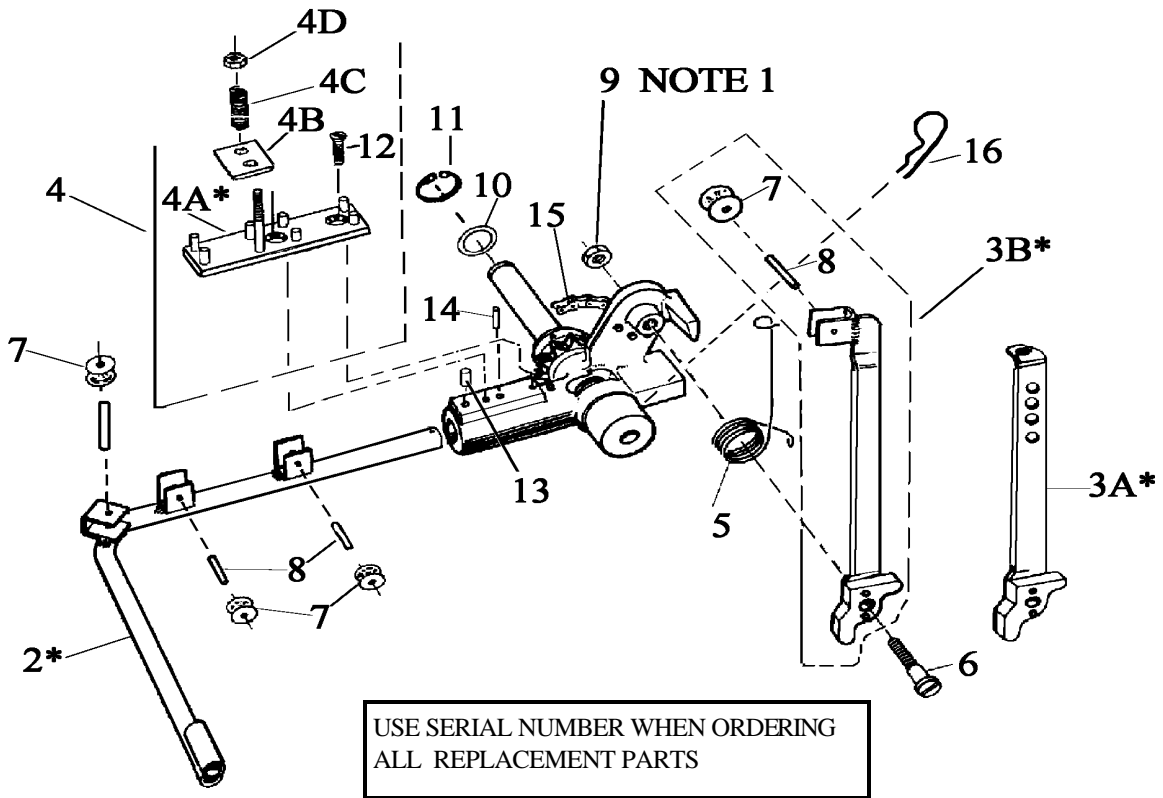

TWINE ARM ASSEMBLY 1991

Item	Part	Qty	Item	Part	Qty
1	041*** Twine Arm Assembly	1	7	064037 Roller, Twine Arm	3
2*	033247 Elbow, Twine Arm with Rollers	1	8	100649 Pin, Spring 5/32 x 3/4	3
3A	032189 Lever, Drawback for Twine	1	9	100500 Nut, Hex 5/16-18	1
3B	032193 Lever, Drawback for Poly Tape	1	10	100022 Washer, Twine Arm	1
4	130226 Tension Assembly (Note 2)	1	11	100052 Ring, Retaining	1
4A**	130227 Plate, Tension Sub Assembly	1	12	100713 Screw, Socket Flat Head 10-32 x 1/2	1
4B**	130224 Plate, Tension Pressure	1	13	100454 Pin, Roll 1/8	1
4C**	074062 Spring, Tension	1	14	100295 Pin, Roll 3/16 x 1 1/2	2
4D**	100586 Nut, 2-way lock	1	15	135026 Chain, Twine Arm	1
5	274005 Spring, Drawback Torsion	1	16	100700 Pin, Keeper	1
6	100714 Screw, Drawback Lever Pivot				

* Includes items #7,#8

*** Specify tape or twine ** Sold as Assembly Only

Note 1: Assemble with Loctite No 242

Note 2: Not included with Twine arm Assembly