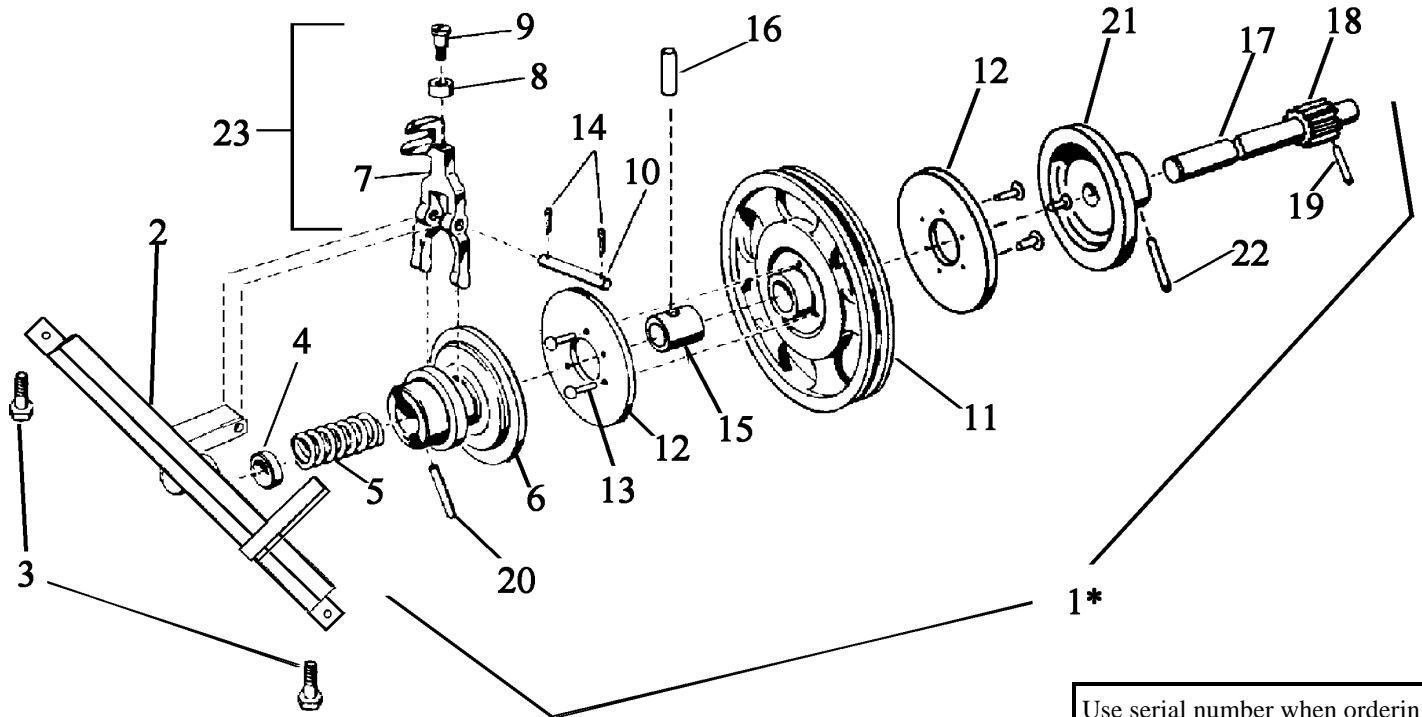

MAIN CLUTCH ASSEMBLY

Use serial number when ordering all replacement parts.

Number	Number	Description	Req	Number	Number	Description	Req
1*	019146	Clutch Assembly	1	13	100181	Screw, Drive	6
2	013118	Bearing, Lower	1	14	100297	Pin, Hitch	2
3	100273	Screw, Hex Head	2	15	013099	Bearing, Clutch	1
4	094005	Collar, Clutch Shaft End	1	16	100601	Pin, Roll	1
5	074003	Spring, Clutch	1	17	012188	Shaft, Clutch	1
6	024002	Member, Clutch Inner	1	18	020020	Gear, Clutch Shaft Pinion	1
7	071001	Fork, Clutch	1	19	100706	Pin	1
8	064002	Roller, Clutch Fork	1	20	083075	Pin, Solid	1
9	100002	Screw, Clutch Fork Roller	1	21	024021	Member, Clutch Inner	1
10	083056	Pin, Clutch Fork Pivot	1	22	100705	Pin, Roll	1
11	019093	Pulley, V Belt	1	23	071004	Fork Assembly, Clutch	1
12	024003	Disc, Clutch	2				

* Includes all items above except #2, 3, 7, 8, 9, 10, 14 & 23