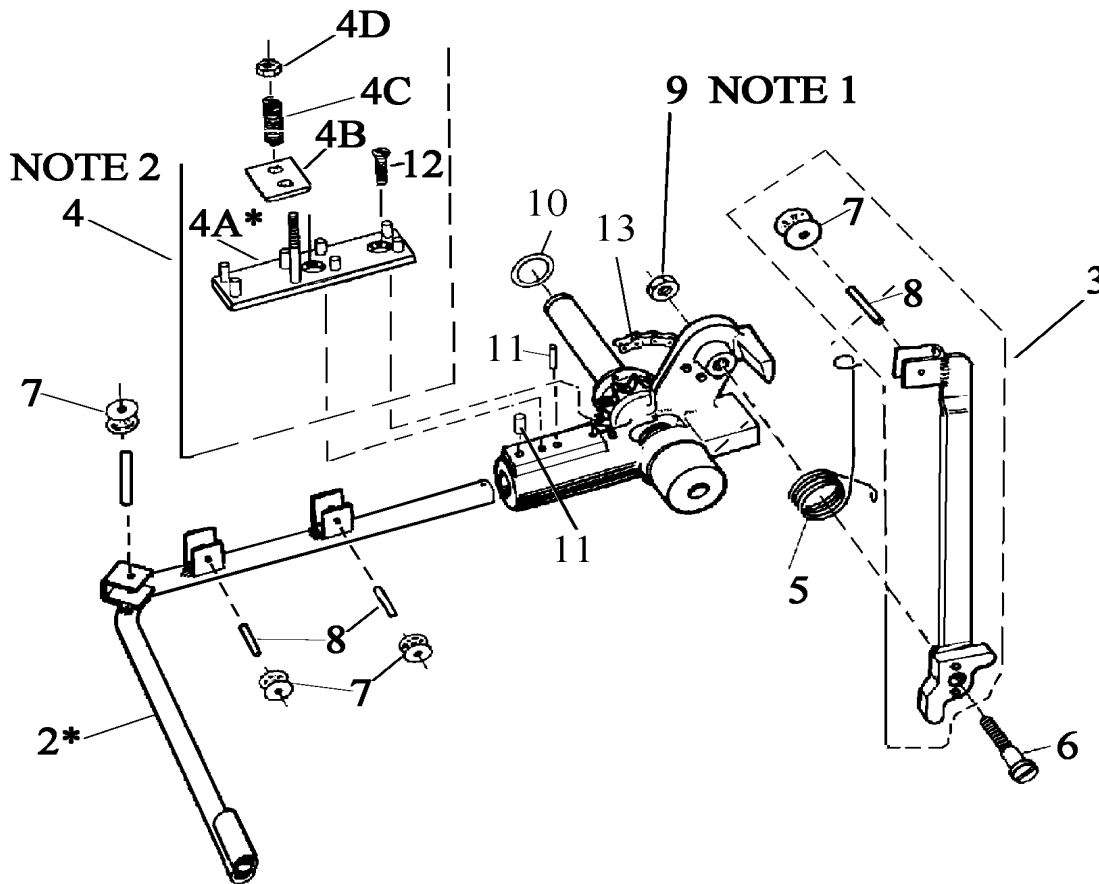

Twine Arm Assembly 2091

Item	Part	Qty	Item	Part	Qty
1	041395 Twine Arm Assembly	1	8	100649 Pin, Spring 5/32 x 3/4	4
2**	033244 Elbow, Twine Arm with Rollers	1	9	100500 Nut, jam	1
3	032183 Lever, Drawback	1	10	094008 Collar, Twine Arm	1
4	130226 Tension Assembly	1	11	101761 Pin, Roll	2
4A**	130227 Plate, Tension Sub Assembly	1	12	100713 Screw, Socket Flat Head	2
4B**	130224 Plate, Tension Pressure	1	13	135012 Chain, Twine Arm	1
4C	074062 Spring, Tension	1	NOT SHOWN IN PICTURE		
4D**	100586 Nut, 2-way lock	1	213013 Race, Inner	1	
5	274005 Spring, Drawback Torsion	1	126003 Spacer	1	
6	100714 Screw, Drawback Lever Pivot	1	126090 Spacer, Twine Arm Rear Frame	1	
7	064037 Roller, Twine arm	4	130256 Mounting Plate Loose	1	

Items # 2 & 3 includes items # 7, 8 and 9

** Sold as Assembly Only