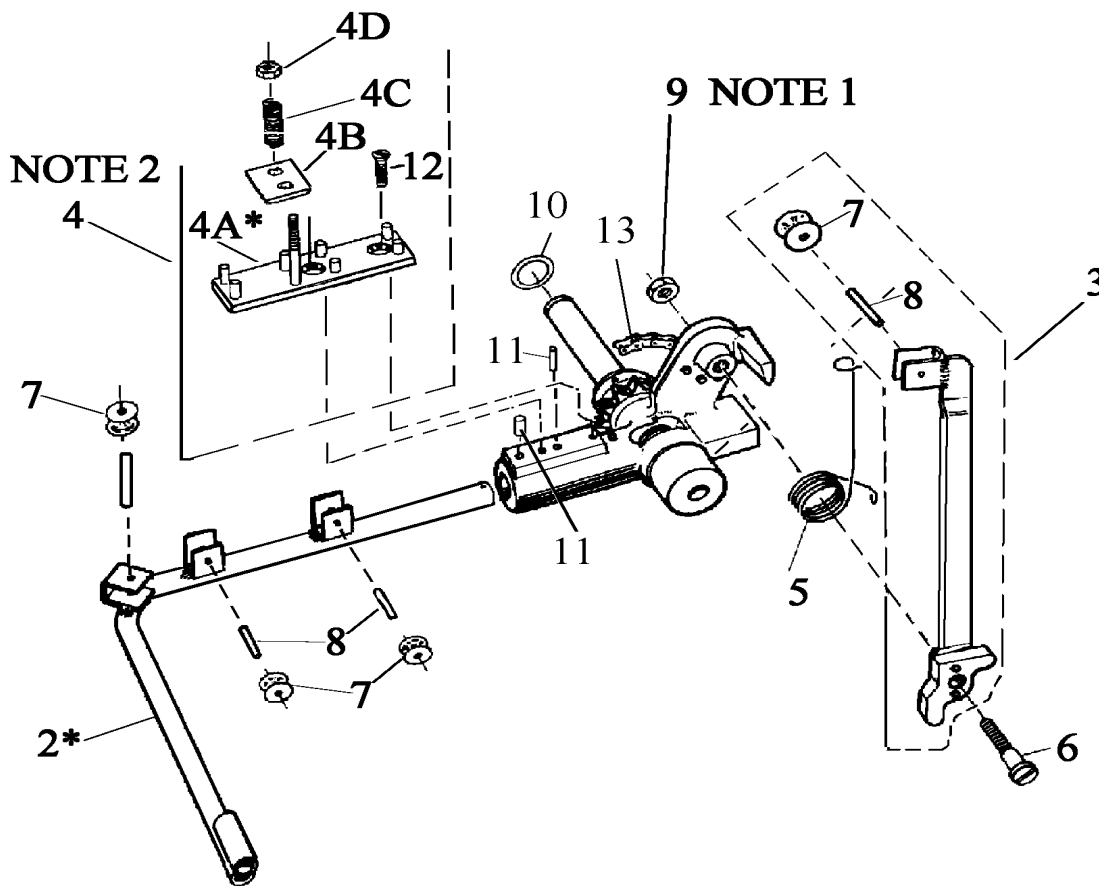

Twine Arm Assembly 2491

Item	Part	Qty	Item	Part	Qty
1	041345 Twine Arm Assembly	1	8	100649 Pin, Spring 5/32 x 3/4	4
2**	033193 Elbow, Twine Arm with Rollers	1	9	100500 Nut, jam	1
3	032183 Lever, Drawback	1	10	094008 Collar, Twine Arm	1
4	130226 Tension Assembly	1	11	101761 Pin, Roll	2
4A**	130227 Plate, Tension Sub Assembly	1	12	100713 Screw, Socket Flat Head	2
4B**	130224 Plate, Tension Pressure	1	13	135029 Chain, Twine Arm	1
4C	074062 Spring, Tension	1	NOT SHOWN IN PICTURE		
4D**	100586 Nut, 2-way lock	1	213013 Race, Inner	1	
5	274005 Spring, Drawback Torsion	1	126003 Spacer	1	
6	100714 Screw, Drawback Lever Pivot	1	126090 Spacer, Twine Arm Rear Frame	1	
7	064037 Roller, Twine arm	4	130256 Mounting Plate Loose	1	

Items # 2 & 3 includes items # 7, 8 and 9

** Sold as Assembly Only