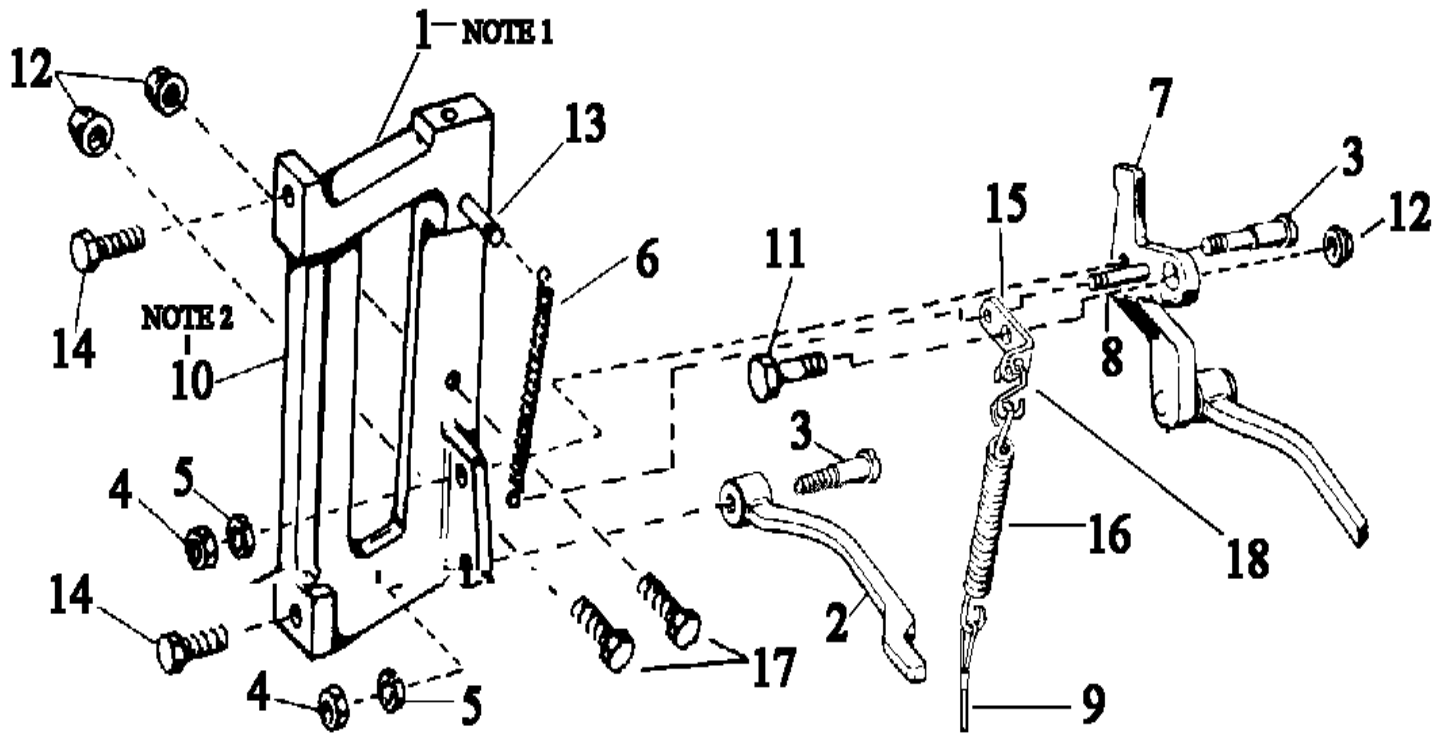

MAIN TABLE SUPPORT AND KICKOUT ASSEMBLY

Use serial number when ordering all replacement parts.

Index	Part	Qty	Index	Part	Qty
1	084014 Main Table Support and Kickout Assembly	1	10	084048 Main Table Support Sub Assembly	1
2	032018 Lever, Clutch Kickout	1	11	100450 Screw, Hex Head 1/4-20 X 1	1
3	100005 Screw, Trip	2	12	100286 Nut, flanged Hex Head 1/4-20	3
4	100151 Nut, Hex Head 1/4 - 28	2	13	100503 Pin, Groove 3/16 x 1 1/2	1
5	100135 Washer, Split Lock	2	14*	100273 Screw, Hex Head 5/16-18 X 5/8 "Whiz Loc"	2
6	074054 Spring, Trip Return	1	15	011034 Trip Extension	1
7	011007 Bell Crank and Kickout Wedge Assembly	1	16*	074050 Spring, Trip Cable	1
8	100158 Pin, Groove 3/16 X 1	1	17	100238 Screw, Hex Head 1/4-20 X 1 1/4	2
9*	011022 Cable, Clutch Trip	1	18*	100690 S-Hook	1

* Not part of assembly. Order separately

Note 1: Includes item 13. Note 2: Includes items 12, 13 & 17