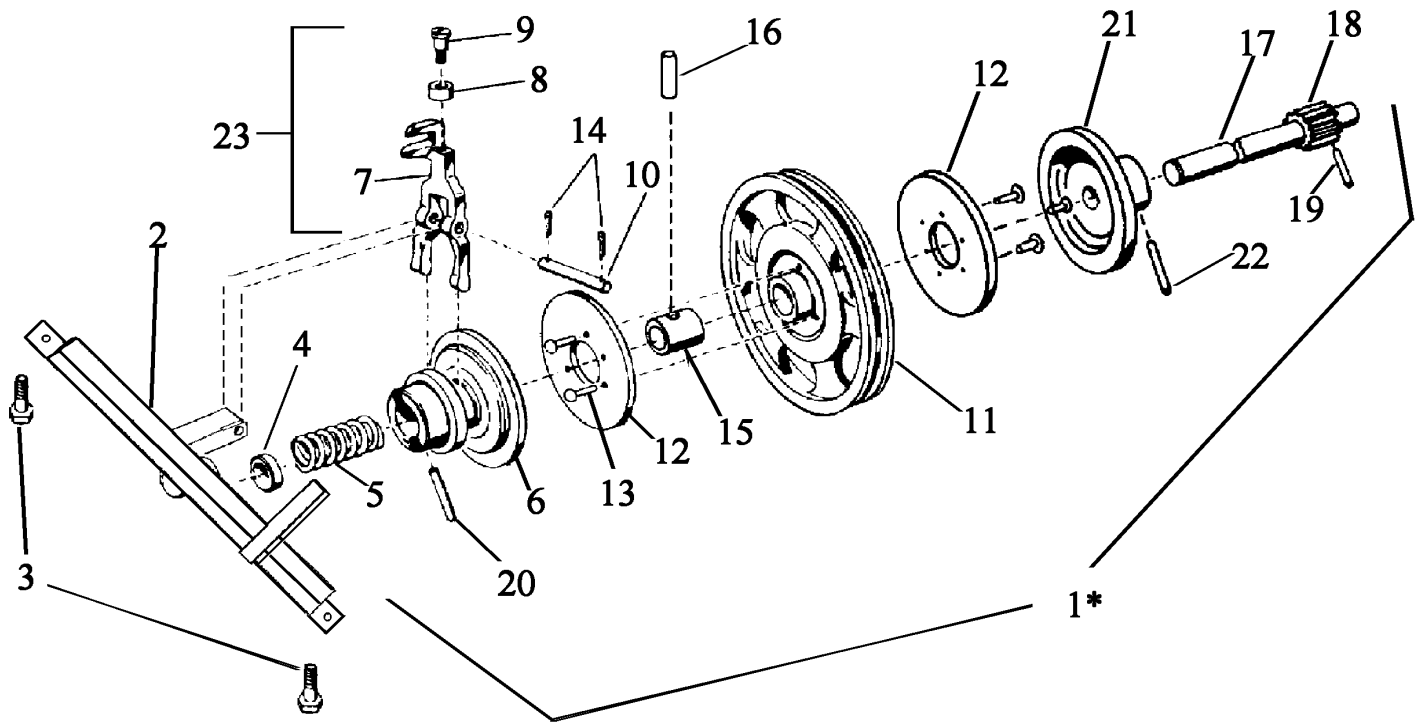

MAIN CLUTCH ASSEMBLY

Use serial number when ordering all replacement parts.

Index	Part	Qty	Index	Part	Qty
1*	019148 Clutch Assembly	1	13	100181 Screw, Drive	6
2	013118 Bearing, Lower	1	14	100297 Pin, Hitch	2
3	100273 Screw, Hex Head	2	15	013099 Bearing, Clutch	1
4	094005 Collar, Clutch Shaft End	1	16	100601 Pin, Roll	1
5	074003 Spring, Clutch	1	17	012179 Shaft, Clutch	1
6	024002 Member, Clutch Inner	1	18	020020 Gear, Clutch Shaft Pinion	1
7	071001 Fork, Clutch	1	19	100706 Pin	1
8	064002 Roller, Clutch Fork	1	20	083075 Pin, Solid	1
9	100002 Screw, Clutch Fork Roller	1	21	024021 Member, Clutch Inner	1
10	083056 Pin, Clutch Fork Pivot	1	22	100705 Pin, Roll	1
11	019093 Pulley, V Belt	1	23	071004 Fork Assembly, Clutch	1
12	024003 Disc, Clutch	2			

* Includes all items above except #2, 3, 7, 8, 9, 10, 14 & 23