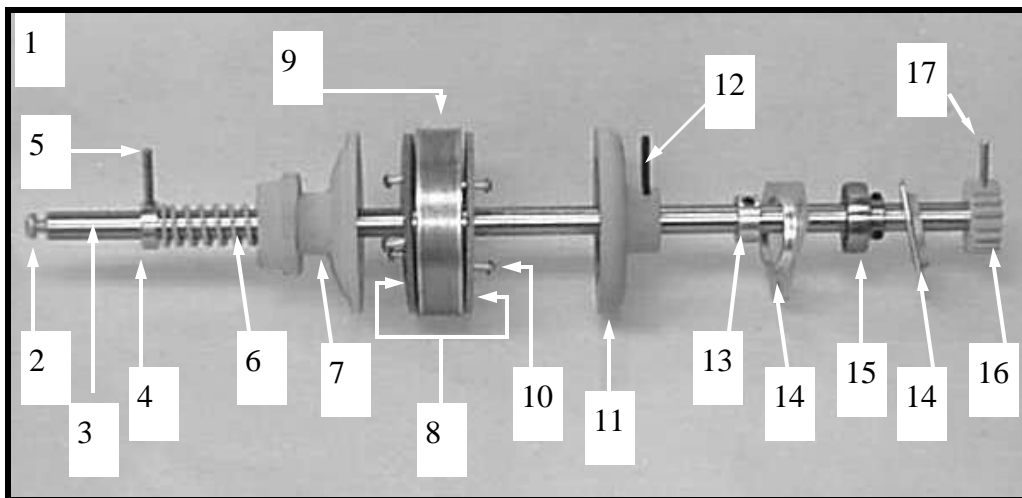

MAIN CLUTCH ASSEMBLY

Use serial number when ordering all replacement parts.

Index	Part	Qty	Index	Part	Qty
1*	019141 Clutch Assembly	1	13	094032 Collar, Clutch Shaft Adjustable – Meat Roll	1
2	100688 Screw, Phillips Head	1	14	013091 Bearing, Flangette Clutch	2
3	012175 Shaft, Clutch	1	15	013075 Bearing, Clutch Shaft	1
4	094022 Collar, Clutch Shaft End	1	16	020216 Gear, Pinion	1
5	083075 Pin, Clutch Shaft	1	17	100497 Pin, Groove	1
6	074004 Spring, Clutch Compression Heavy	1	18	040010 Belt, Poly V	1
7	024016 Member, Clutch Outer – Meat Roll	1	19	130189 Plate, Clutch Thrust	1
8	024003 Disc, Clutch	2	20	094030 Collar, Clutch Thrust	1
9	019142 Pulley, Clutch Poly V	1	21	024022 Disc, Clutch Thrust Friction	1
10	100181 Screws, Drive	6	22	126075 Spacer, Clutch Thrust Plate	3
11	024009 Member, Clutch Inner– Meat Roll	1	23	100115 Screw, 5/16-18x 1	3
12	100294 Pin, Spirol	2	24	100284 Nut, 5/16-18 Whiz loc (not shown)	3

* Does not include items # 18,19,21,22,23,24