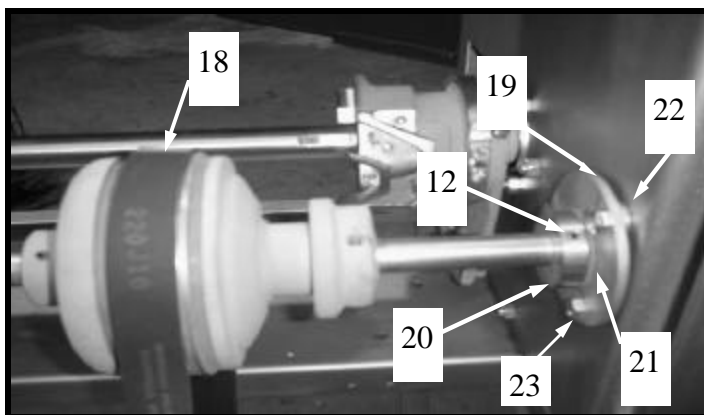

MAIN CLUTCH ASSEMBLY

Use serial number when ordering all replacement parts.

Index	Part	Qty	Index	Part	Qty
1*	019141 Clutch Assembly	1	13	094032 Collar, Clutch Shaft Adjustable – Meat Roll	1
2	100688 Screw, Phillips Head	1	14	013091 Bearing, Flangette Clutch	2
3	012175 Shaft, Clutch	1	15	013075 Bearing, Clutch Shaft	1
4	094022 Collar, Clutch Shaft End	1	16	020216 Gear, Pinion	1
5	083075 Pin, Clutch Shaft	1	17	100497 Pin, Groove	1
6	074004 Spring, Clutch Compression Heavy	1	18	040010 Belt, Poly V	1
7	024016 Member, Clutch Outer – Meat Roll	1	19	130189 Plate, Clutch Thrust	1
8	024003 Disc, Clutch	2	20	094030 Collar, Clutch Thrust	1
9	019142 Pulley, Clutch Poly V	1	21	024022 Disc, Clutch Thrust Friction	1
10	100181 Screws, Drive	6	22	126075 Spacer, Clutch Thrust Plate	3
11	024009 Member, Clutch Inner– Meat Roll	1	23	100115 Screw, 5/16-18x 1	3
12	100294 Pin, Spirol	2	24	100284 Nut, 5/16-18 Whiz loc (not shown)	3

* Does not include items # 18,19,21,22,23,24