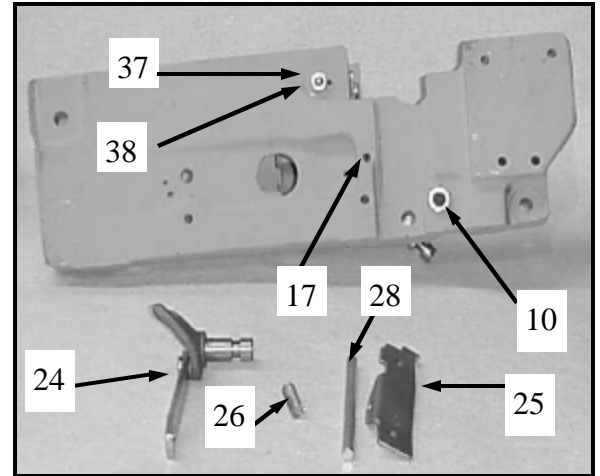

Main Table Assembly

USE SERIAL NUMBER WHEN ORDERING ALL REPLACEMENTS PARTS.

| Index Number | Part Number | Description | Qty Req | Index Number | Part Number | Description | Qty Req |
|--------------|-------------|---|---------|--------------|-------------|---|---------|
| 1 | 008081 | Main Table Assembly | 1 | 20 | 081056 | Stud, Knotter Release | 1 |
| 2 | 081014 | Stud, Riser Lever | 1 | 21 | 100591 | Stud, Knotter Head Stop | 1 |
| 3 | 081013 | Stud, Drawslide Lever | 1 | 22 | 083079 | Guide, Riser Pin | 1 |
| 4 | 100695 | Pin, Drawslide Spring | 1 | 23 | 100597 | Screw, Pan Head, Self Tap 10-24 NC X 5/8 in | 2 |
| 5** | 008066 | Main Table Sub Assembly | 1 | 24* | 032208 | Tip Up Assembly | 1 |
| 6*** | 045042 | Drawslide Assembly | 1 | 25* | 052058 | Stripper, Heavy | 1 |
| 7 | 074059 | Spring, Drawslide | 1 | 26* | 083085 | Pin, Stripper Pivot | 1 |
| 8 | 032127 | Riser Lever | 1 | 27* | 074035 | Spring, Stripper – Not Shown | 1 |
| 9 | 100124 | Screw, Set Square Head Dog Point 1/4-20 | 1 | 28* | 083053 | Pin, Riser | 1 |
| 10 | 100150 | Nut, Hex 1/4-20 | 2 | 29 | 070049 | Drawslide Cap Assembly | 2 |
| 11 | 100098 | Screw, Round Head 10-24 NC x 3/8 in | 2 | 30 | 100134 | Washer, Drawslide Lever Stud (not shown) | 1 |
| 12 | 100131 | Washer, Flat 1/2 OD x 7/32 ID x 3/64 in Thick | 1 | 31 | 100566 | Screw, Drawslide Lever Stud (not shown) | 1 |
| 13 | 032132 | Lever, Drawslide | 1 | 32 | 025288 | Bracket, Drawslide Spring | 1 |
| 14 | 100067 | Washer, Drawslide Lever | 1 | 33 | 100104 | Screw, Drawslide Cap, 1/4-20 x 1 Fillister Head | 2 |
| 15 | 100110 | Screw, Flat Head Slotted 1/4-20 NC x 1/2 in | 1 | 34 | 100135 | Washer, Split lock 1/4 | 2 |
| 16 | 100596 | Screw, Set Square Head Cup Point 1/4-20 x 3/4 | 1 | 35 | 100615 | Screw, Hex Head 5/16-18 x 1 1/4 – Not Shown | 1 |
| 17 | 100121 | Screw, Set Socket Head Cup Point 8-32 x 1/4 | 1 | 36 | 100565 | Screw, Socket Head Cap – Not Shown | 1 |
| 18 | 100084 | Screw, Knotter Release Adjusting | 1 | 37 | 100144 | Nut, 10-32 Hex | 1 |
| 19 | 100191 | Nut, Jam Hex 1/4-28 NF | 1 | 38 | 100693 | Screw, 10-32 Socket Set | 1 |