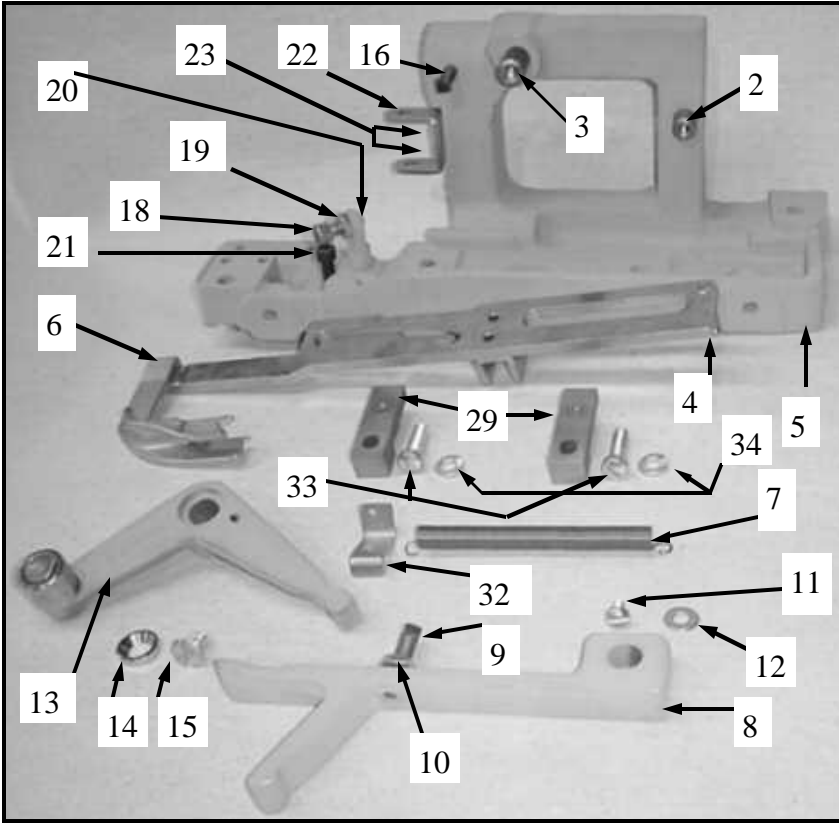

Main Table Assembly

USE SERIAL NUMBER WHEN ORDERING ALL REPLACEMENTS PARTS.

| Index Number | Part Number | Description | Qty Req | Index Number | Part Number | Description | Qty Req |
|--------------|-------------|---|---------|--------------|-------------|---|---------|
| 1 | 008081 | Main Table Assembly | 1 | 20 | 081056 | Stud, Knotter Release | 1 |
| 2 | 081014 | Stud, Riser Lever | 1 | 21 | 100591 | Stud, Knotter Head Stop | 1 |
| 3 | 081013 | Stud, Drawslide Lever | 1 | 22 | 083079 | Guide, Riser Pin | 1 |
| 4 | 100695 | Pin, Drawslide Spring | 1 | 23 | 100597 | Screw, Pan Head, Self Tap 10-24 NC X 5/8 in | 2 |
| 5** | 008066 | Main Table Sub Assembly | 1 | 24* | 032208 | Tip Up Assembly | 1 |
| 6*** | 045042 | Drawslide Assembly | 1 | 25* | 052058 | Stripper, Heavy | 1 |
| 7 | 074059 | Spring, Drawslide | 1 | 26* | 083085 | Pin, Stripper Pivot | 1 |
| 8 | 032127 | Riser Lever | 1 | 27* | 074035 | Spring, Stripper – Not Shown | 1 |
| 9 | 100124 | Screw, Set Square Head Dog Point 1/4-20 | 1 | 28* | 083053 | Pin, Riser | 1 |
| 10 | 100150 | Nut, Hex 1/4-20 | 2 | 29 | 070049 | Drawslide Cap Assembly | 2 |
| 11 | 100098 | Screw, Round Head 10-24 NC x 3/8 in | 2 | 30 | 100134 | Washer, Drawslide Lever Stud (not shown) | 1 |
| 12 | 100131 | Washer, Flat 1/2 OD x 7/32 ID x 3/64 in Thick | 1 | 31 | 100566 | Screw, Drawslide Lever Stud (not shown) | 1 |
| 13 | 032132 | Lever, Drawslide | 1 | 32 | 025288 | Bracket, Drawslide Spring | 1 |
| 14 | 100067 | Washer, Drawslide Lever | 1 | 33 | 100104 | Screw, Drawslide Cap, 1/4-20 x 1 Fillister Head | 2 |
| 15 | 100110 | Screw, Flat Head Slotted 1/4-20 NC x 1/2 in | 1 | 34 | 100135 | Washer, Split lock 1/4 | 2 |
| 16 | 100596 | Screw, Set Square Head Cup Point 1/4-20 x 3/4 | 1 | 35 | 100615 | Screw, Hex Head 5/16-18 x 1 1/4 – Not Shown | 1 |
| 17 | 100121 | Screw, Set Socket Head Cup Point 8-32 x 1/4 | 1 | 36 | 100565 | Screw, Socket Head Cap – Not Shown | 1 |
| 18 | 100084 | Screw, Knotter Release Adjusting | 1 | 37 | 100144 | Nut, 10-32 Hex | 1 |
| 19 | 100191 | Nut, Jam Hex 1/4-28 NF | 1 | 38 | 100693 | Screw, 10-32 Socket Set | 1 |