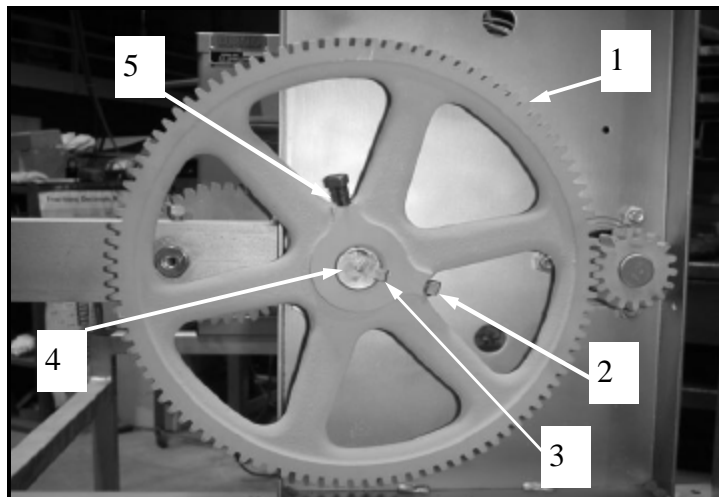

# Main Shaft Assembly, Main Gear

Rear View

Assembly View  
Main Cam, Main Elliptical

Use serial number when ordering all replacement parts.

Index Number	Part Number	Description	Qty Req	Index Number	Part Number	Description	Qty Req
1	020217	Gear, Main	1	*	013090	Bearing and Collar	2
2	100339	Screw, 5/16 Sq. HD Knurled Cup Point	1	*	013092	Bearing, Flangette	4
3	083090	Key, Main Gear	1				
4	012161	Shaft, Main	1				
5	100128	Screw, 5/16 Sq. HD Knurled Cup Point	1				

\* Not shown in this assembly. Needed for final assembly.