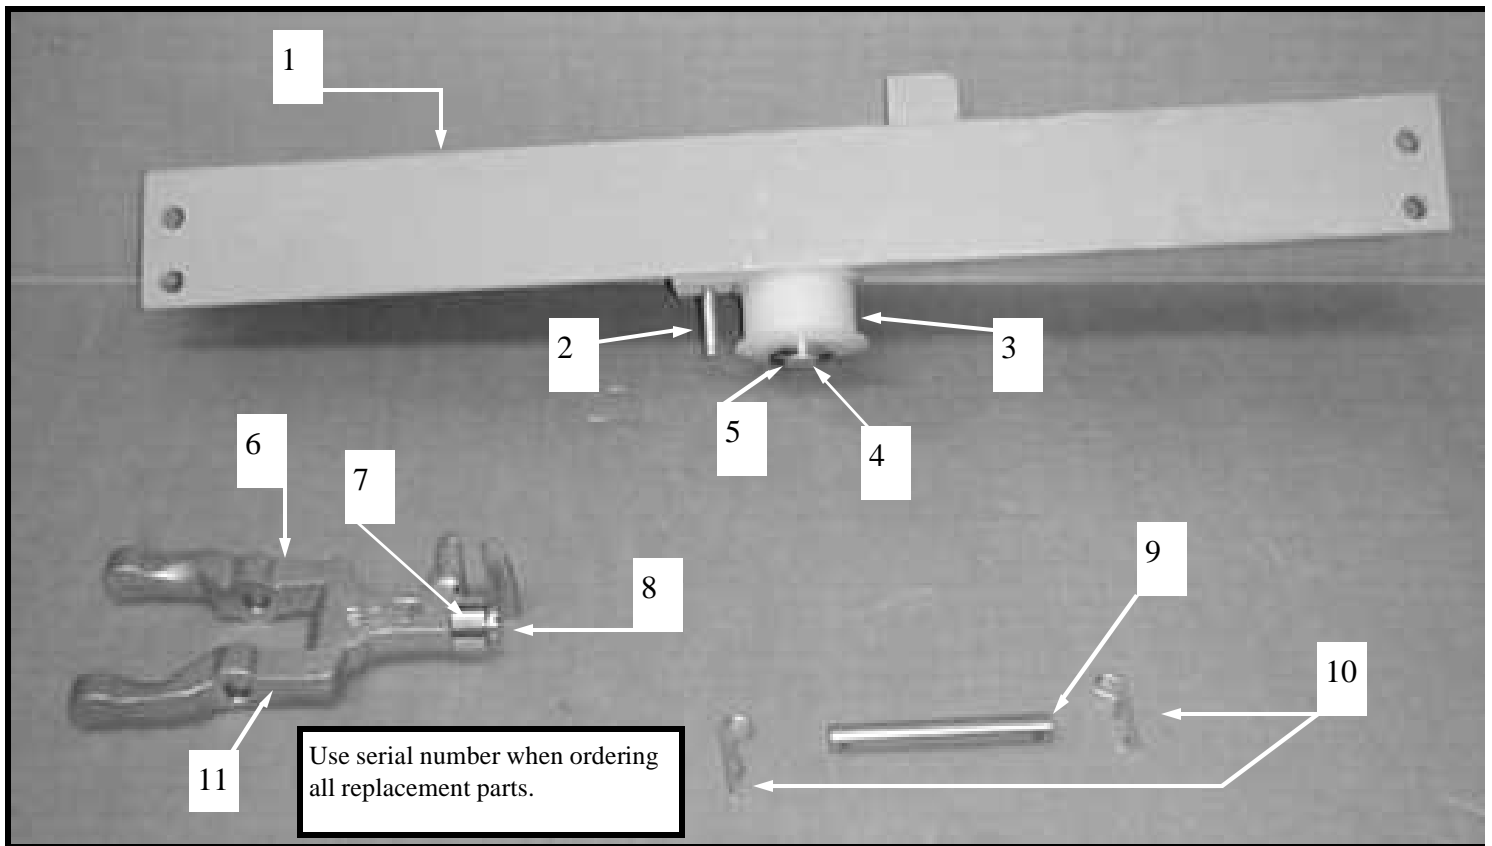

# Lower Bearing / Clutch Fork

Index	Part	Qty	Index	Part	Qty
1*	025444 Bearing, Lower Assembly	1	7	064043 Roller, Clutch fork	1
2	100503 Pin, Chain retaining	1	8	100072 Screw, Clutch Fork Roller	1
3	064038 Roller, Trip Chain	1	9	083006 Pin, Clutch Fork Pivot	1
4	081112 Stud, Trip Chain Pivot	1	10	100297 Pin, Hitch	2
5	101714 Retaining,, Ring External	1	11**	071005 Fork, Clutch Assembly	1
6	071001 Fork, Clutch	1			

\* Includes items # 2,4

\*\* Includes items # 6,7,8