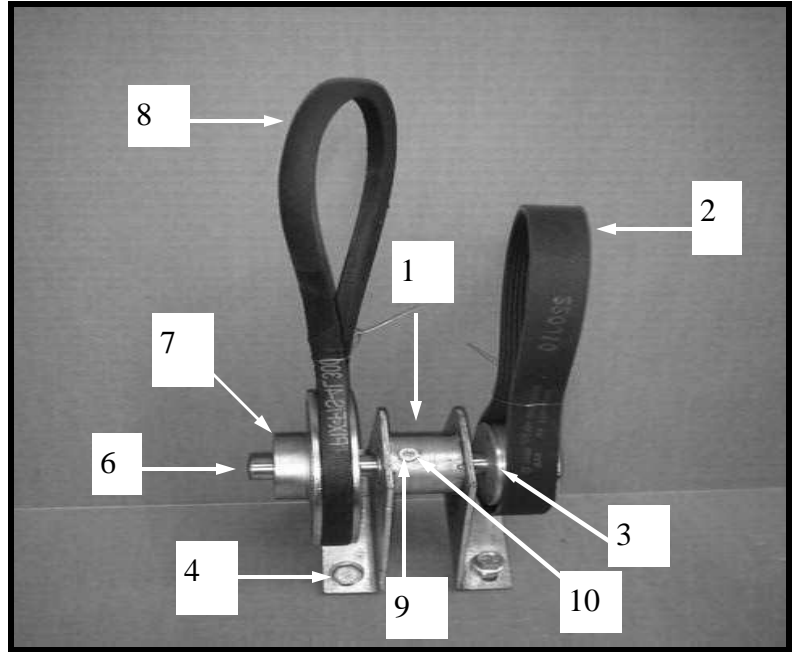

Speed Reducer Assembly

Assembly View

Use serial number when ordering all replacement parts.

Index Number	Part Number	Description	Qty Req	Index Number	Part Number	Description	Qty Req
1*	027007	Speed Reducer Assembly	1	7	019133	Sheave, Speed Reducer V Belt	1
2	040010	Belt, Poly V	1	8	040001	Belt, V2300	1
3	019144	Sheave, Speed Reducer Poly V	1	9	100687	Screw, Set	1
4	100239	Screw	4	10	100144	Nut	1
5	100284	Nut – Not Shown	4	11	100262	Screw, Set (not shown)	2
6	013105	Shaft, Speed Reducer	1				

* Includes items # 3,6,7,9,10,11