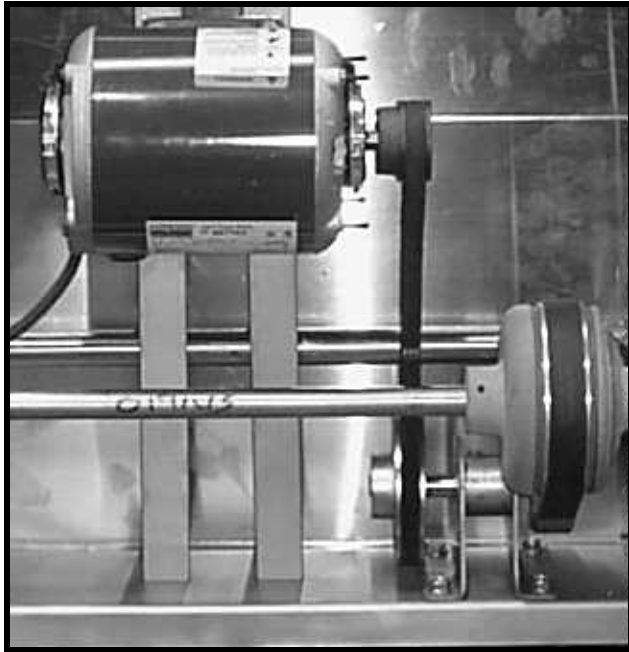

Speed Reducer Assembly

Assembly View

Use serial number when ordering all replacement parts.

Index Number	Part Number	Description	Qty Req	Index Number	Part Number	Description	Qty Req
1*	027007	Speed Reducer Assembly	1	7	019133	Sheave, Speed Reducer V Belt	1
2	040010	Belt, Poly V	1	8	040001	Belt, V2300	1
3	019144	Sheave, Speed Reducer Poly V	1	9	100687	Screw, Set	1
4	100239	Screw	4	10	100144	Nut	1
5	100284	Nut – Not Shown	4	11	100262	Screw, Set (not shown)	2
6	013105	Shaft, Speed Reducer	1				