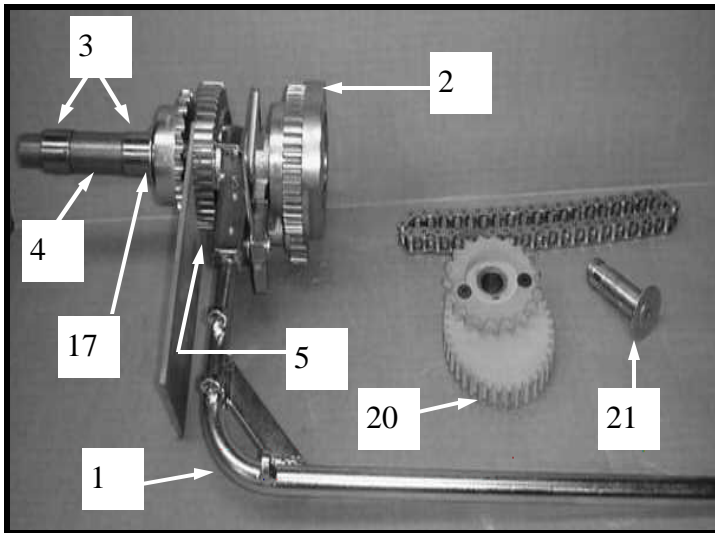

# Twine Arm & Chain Gear Assembly

Use serial number when ordering all replacement parts.

Index	Part	Qty	Index	Part	Qty
1*	041388 Twine Arm Assembly	1	13	020008 Gear, Twine Arm Transfer	1
2	034013 Gear, Housing Assembly	1	14	126100 Spacer, Chain Gear	1
3	013016 Race, Inner Torrington	2	15	135082 Chain, Stainless Steel	1
4	126006 Spacer, Twine Arm	1	16	094008 Collar, Twine Arm	1
5	100504 Nut, 5/16 Hex Jam	1	17	100030 Washer, Twine Arm Retaining	1
6	100040 Screw, Drawback Lever	1	18	100256 Screw, 1/4-20 Whiz	1
7	032216 Lever, Drawback	1	19	100739 Gits, Ball Valve	1
8	074018 Spring, Drawback	1	20	020213 Chain Gear Assembly	1
9	013065 Bearing, Ball	2	21	081077 Stud, Chain Gear	1
10	100235 Pin, Taper	1	22	020215 Gear, Elliptical Lower	1
11	100110 Screw, 1/4 - 20 NC x 5/8	1	23	100111 Screw, 1/4 x 20	4
12	100039 Washer, Bearing retaining	1			

\* Does not include items # 14,15,16,18,20,21,22