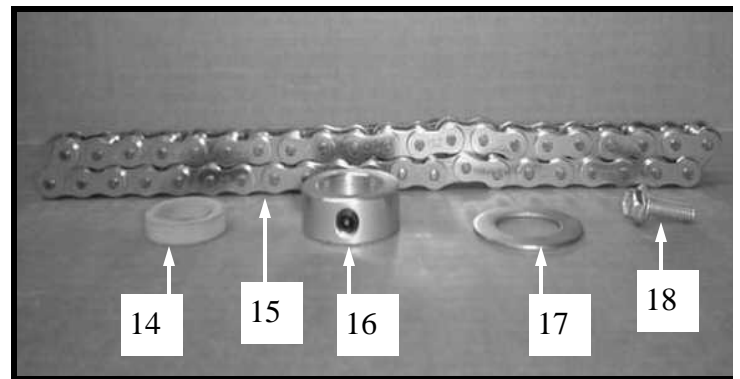

# Twine Arm & Chain Gear Assembly

Use serial number when ordering all replacement parts.

Index	Part	Qty	Index	Part	Qty
1*	041388 Twine Arm Assembly	1	13	020008 Gear, Twine Arm Transfer	1
2	034013 Gear, Housing Assembly	1	14	126100 Spacer, Chain Gear	1
3	013016 Race, Inner Torrington	2	15	135082 Chain, Stainless Steel	1
4	126006 Spacer, Twine Arm	1	16	094008 Collar, Twine Arm	1
5	100504 Nut, 5/16 Hex Jam	1	17	100030 Washer, Twine Arm Retaining	1
6	100040 Screw, Drawback Lever	1	18	100256 Screw, 1/4-20 Whiz	1
7	032216 Lever, Drawback	1	19	100739 Gits, Ball Valve	1
8	074018 Spring, Drawback	1	20	020213 Chain Gear Assembly	1
9	013065 Bearing, Ball	2	21	081077 Stud, Chain Gear	1
10	100235 Pin, Taper	1	22	020215 Gear, Elliptical Lower	1
11	100110 Screw, 1/4 - 20 NC x 5/8	1	23	100111 Screw, 1/4 x 20	4
12	100039 Washer, Bearing retaining	1			

\* Does not include items # 14,15,16,18,20,21,22