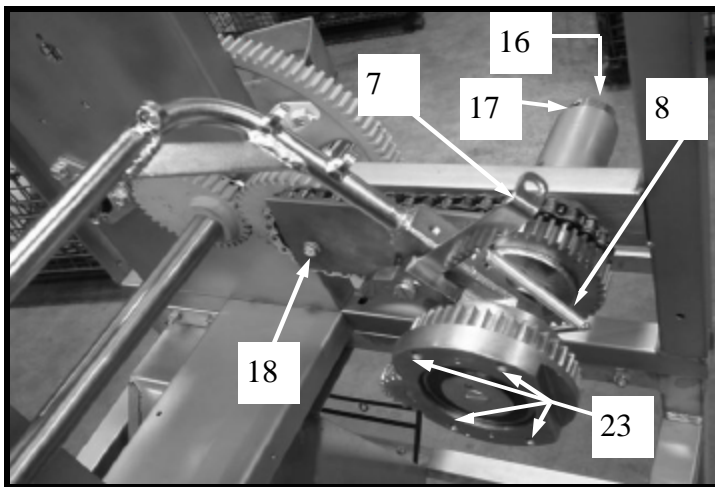

# Twine Arm & Chain Gear Assembly

Use serial number when ordering all replacement parts.

Index	Part	Qty	Index	Part	Qty
1*	041388 Twine Arm Assembly	1	13	020008 Gear, Twine Arm Transfer	1
2	034013 Gear, Housing Assembly	1	14	126100 Spacer, Chain Gear	1
3	013016 Race, Inner Torrington	2	15	135082 Chain, Stainless Steel	1
4	126006 Spacer, Twine Arm	1	16	094008 Collar, Twine Arm	1
5	100504 Nut, 5/16 Hex Jam	1	17	100030 Washer, Twine Arm Retaining	1
6	100040 Screw, Drawback Lever	1	18	100256 Screw, 1/4-20 Whiz	1
7	032216 Lever, Drawback	1	19	100739 Gits, Ball Valve	1
8	074018 Spring, Drawback	1	20	020213 Chain Gear Assembly	1
9	013065 Bearing, Ball	2	21	081077 Stud, Chain Gear	1
10	100235 Pin, Taper	1	22	020215 Gear, Elliptical Lower	1
11	100110 Screw, 1/4 - 20 NC x 5/8	1	23	100111 Screw, 1/4 x 20	4
12	100039 Washer, Bearing retaining	1			

\* Does not include items # 14,15,16,18,20,21,22