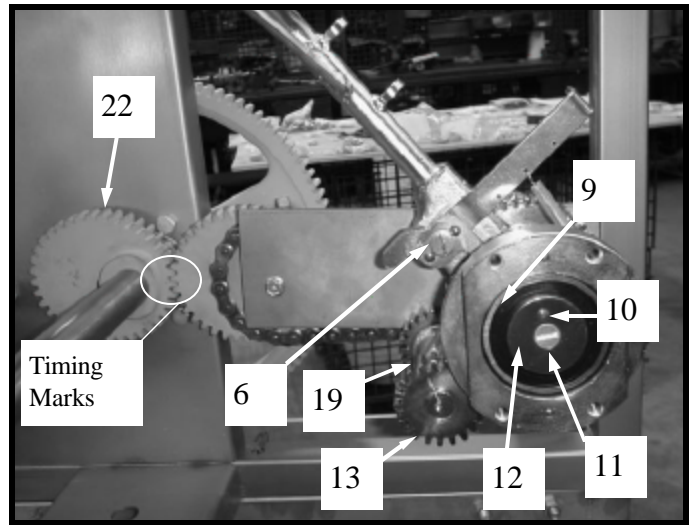

# Twine Arm & Chain Gear Assembly

Use serial number when ordering all replacement parts.

Index	Part	Qty	Index	Part	Qty
1*	041388 Twine Arm Assembly	1	13	020008 Gear, Twine Arm Transfer	1
2	034013 Gear, Housing Assembly	1	14	126100 Spacer, Chain Gear	1
3	013016 Race, Inner Torrington	2	15	135082 Chain, Stainless Steel	1
4	126006 Spacer, Twine Arm	1	16	094008 Collar, Twine Arm	1
5	100504 Nut, 5/16 Hex Jam	1	17	100030 Washer, Twine Arm Retaining	1
6	100040 Screw, Drawback Lever	1	18	100256 Screw, 1/4-20 Whiz	1
7	032216 Lever, Drawback	1	19	100739 Gits, Ball Valve	1
8	074018 Spring, Drawback	1	20	020213 Chain Gear Assembly	1
9	013065 Bearing, Ball	2	21	081077 Stud, Chain Gear	1
10	100235 Pin, Taper	1	22	020215 Gear, Elliptical Lower	1
11	100110 Screw, 1/4 - 20 NC x 5/8	1	23	100111 Screw, 1/4 x 20	4
12	100039 Washer, Bearing retaining	1			

\* Does not include items # 14,15,16,18,20,21,22