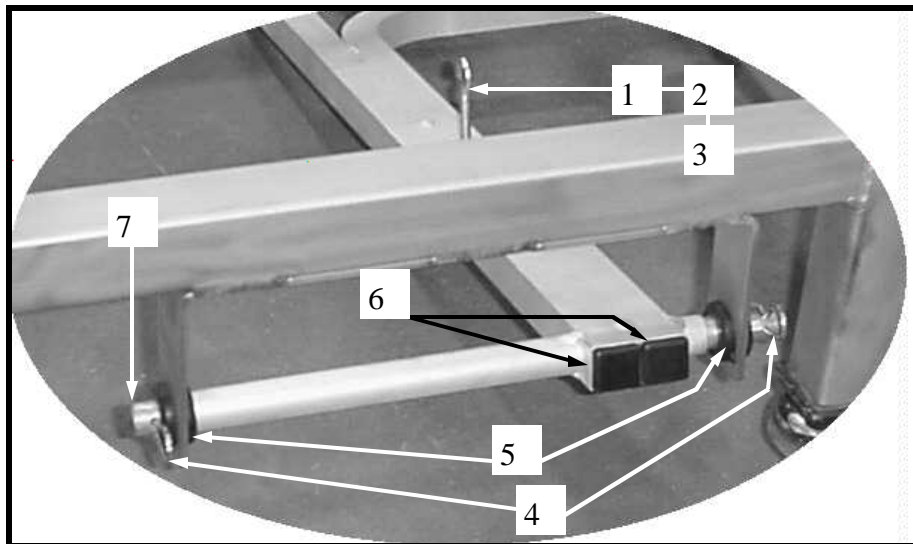

# Trip Pedal Assembly

Full View

Use serial number when ordering all replacement parts.

Index Number	Part Number	Description	Qty Req	Index Number	Part Number	Description	Qty Req
1	100697	Bolt, Eye	1	6	081117	Cap, Small End	2
2	100520	Nut, 10-24 ESNA	1	7	012177	Shaft, Foot Pedal	1
3	100143	Nut, 10-24 Hex	1	8*	059037	Pedal, Foot	1
4	100633	Pin, Hitch	2	9	135087	Caster	4
5	100320	Grommet	2	10	135067	Socket, Caster	4

\* Includes items # 1,2,3,6