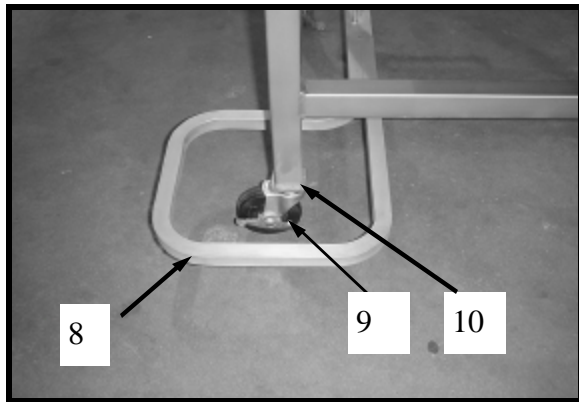

# Trip Pedal Assembly

Full View

Use serial number when ordering all replacement parts.

Index Number	Part Number	Description	Qty Req	Index Number	Part Number	Description	Qty Req
1	100697	Bolt, Eye	1	6	081117	Cap, Small End	2
2	100520	Nut, 10-24 ESNA	1	7	012177	Shaft, Foot Pedal	1
3	100143	Nut, 10-24 Hex	1	8*	059037	Pedal, Foot	1
4	100633	Pin, Hitch	2	9	135087	Caster	4
5	100320	Grommet	2	10	135067	Socket, Caster	4