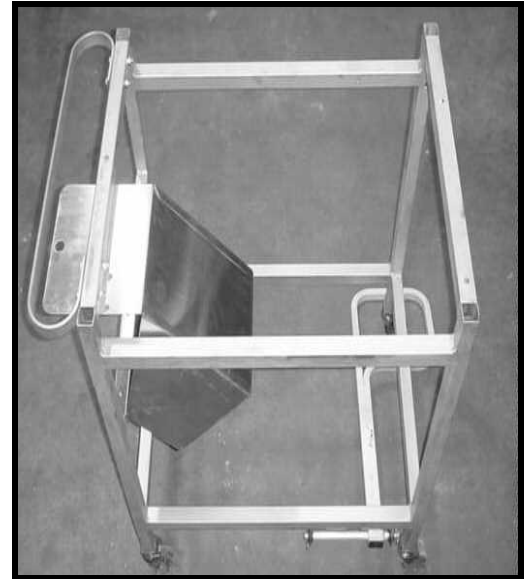

# Trip Pedal Assembly

Full View

Use serial number when ordering all replacement parts.

Index Number	Part Number	Description	Qty Req	Index Number	Part Number	Description	Qty Req
1	100697	Bolt, Eye	1	6	081117	Cap, Small End	2
2	100520	Nut, 10-24 ESNA	1	7	012177	Shaft, Foot Pedal	1
3	100143	Nut, 10-24 Hex	1	8*	059037	Pedal, Foot	1
4	100633	Pin, Hitch	2	9	135087	Caster	4
5	100320	Grommet	2	10	135067	Socket, Caster	4