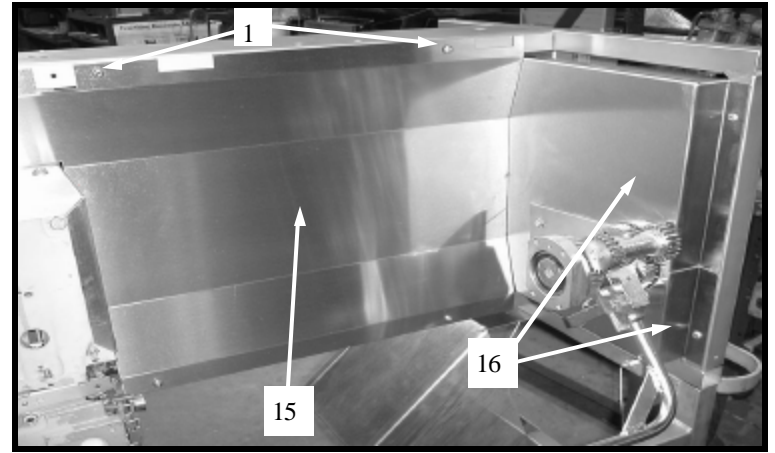

Guarding & Panels

Use serial number when ordering all replacement parts.

Index Number	Part Number	Description	Qty Req	Index Number	Part Number	Description	Qty Req
1	132293	Guard, Right side STM1016	1	11	100581	Nut, 1/4-20 Acorn	1
2	081120	Plug, Rear (first models only)	1	12	131122	Strap, Top Channel to Right Hand Guard	1
3	132288	Guard, Rear Gear	1	13	132291	Guard, Front & Left Side	1
4	100686	Screw, 1/4-20NC x 3/8 Button	33	14	123022	Labels (one sheet includes all labels)	1
5	132300	Guard, Top Door	1	15	132298	Guard, Shaft Cover	1
6	100482	Washer, Counter Sunk	6	16	132296	Guard, Inside Gear (available as set only))	1
7	100538	Nut, Double Spot Weld	2	17	132302	Guard, Bottom Left	1
8	100694	Screw, Oval Head	6	18	132301	Guard, Main Table Cover	1
9	132295	Door, Top Access w/ protective coating	1	19	100099	Screw, Self tapping	1
10	100581	Screw, 1/4-20	1	20	100286	Nut, Flanged Whiz	2