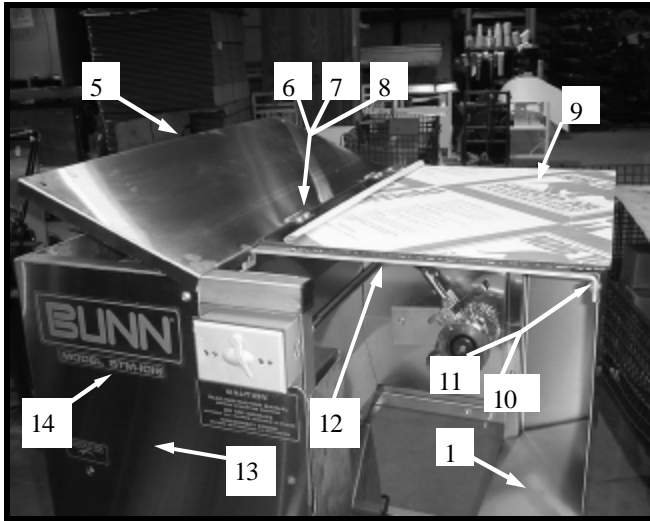

Guarding & Panels

Use serial number when ordering all replacement parts.

Index Number	Part Number	Description	Qty Req	Index Number	Part Number	Description	Qty Req
1	132293	Guard, Right side STM1016	1	11	100581	Nut, 1/4-20 Acorn	1
2	081120	Plug, Rear (first models only)	1	12	131122	Strap, Top Channel to Right Hand Guard	1
3	132288	Guard, Rear Gear	1	13	132291	Guard, Front & Left Side	1
4	100686	Screw, 1/4-20NC x 3/8 Button	33	14	123022	Labels (one sheet includes all labels)	1
5	132300	Guard, Top Door	1	15	132298	Guard, Shaft Cover	1
6	100482	Washer, Counter Sunk	6	16	132296	Guard, Inside Gear (available as set only))	1
7	100538	Nut, Double Spot Weld	2	17	132302	Guard, Bottom Left	1
8	100694	Screw, Oval Head	6	18	132301	Guard, Main Table Cover	1
9	132295	Door, Top Access w/ protective coating	1	19	100099	Screw, Self tapping	1
10	100581	Screw, 1/4-20	1	20	100286	Nut, Flanged Whiz	2