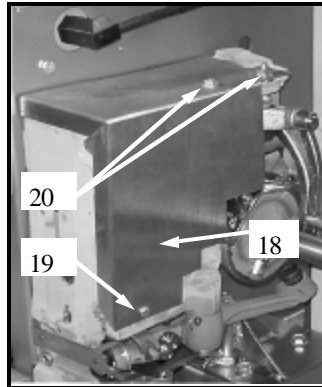

Guarding & Panels

Use serial number when ordering all replacement parts.

Index Number	Part Number	Description	Qty Req	Index Number	Part Number	Description	Qty Req
1	132293	Guard, Right side STM1016	1	11	100581	Nut, 1/4-20 Acorn	1
2	081120	Plug, Rear (first models only)	1	12	131122	Strap, Top Channel to Right Hand Guard	1
3	132288	Guard, Rear Gear	1	13	132291	Guard, Front & Left Side	1
4	100686	Screw, 1/4-20NC x 3/8 Button	33	14	123022	Labels (one sheet includes all labels)	1
5	132300	Guard, Top Door	1	15	132298	Guard, Shaft Cover	1
6	100482	Washer, Counter Sunk	6	16	132296	Guard, Inside Gear (available as set only))	1
7	100538	Nut, Double Spot Weld	2	17	132302	Guard, Bottom Left	1
8	100694	Screw, Oval Head	6	18	132301	Guard, Main Table Cover	1
9	132295	Door, Top Access w/ protective coating	1	19	100099	Screw, Self tapping	1
10	100581	Screw, 1/4-20	1	20	100286	Nut, Flanged Whiz	2