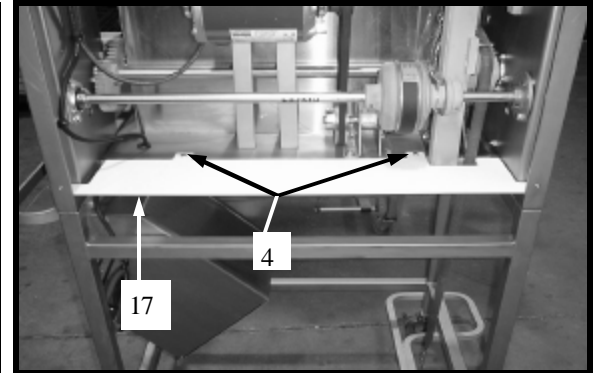

Guarding & Panels

Use serial number when ordering all replacement parts.

Index Number	Part Number	Description	Qty Req	Index Number	Part Number	Description	Qty Req
1	132293	Guard, Right side STM1016	1	11	100581	Nut, 1/4-20 Acorn	1
2	081120	Plug, Rear (first models only)	1	12	131122	Strap, Top Channel to Right Hand Guard	1
3	132288	Guard, Rear Gear	1	13	132291	Guard, Front & Left Side	1
4	100686	Screw, 1/4-20NC x 3/8 Button	33	14	123022	Labels (one sheet includes all labels)	1
5	132300	Guard, Top Door	1	15	132298	Guard, Shaft Cover	1
6	100482	Washer, Counter Sunk	6	16	132296	Guard, Inside Gear (available as set only))	1
7	100538	Nut, Double Spot Weld	2	17	132302	Guard, Bottom Left	1
8	100694	Screw, Oval Head	6	18	132301	Guard, Main Table Cover	1
9	132295	Door, Top Access w/ protective coating	1	19	100099	Screw, Self tapping	1
10	100581	Screw, 1/4-20	1	20	100286	Nut, Flanged Whiz	2