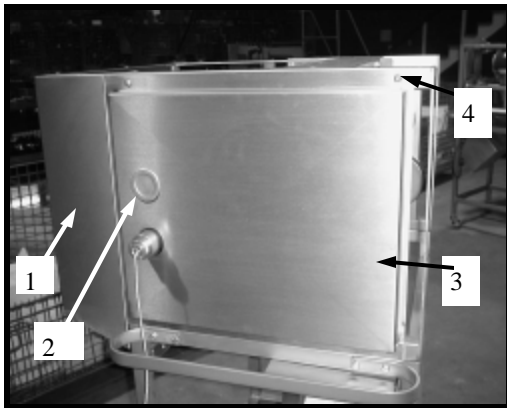

Guarding & Panels

Use serial number when ordering all replacement parts.

Index Number	Part Number	Description	Qty Req	Index Number	Part Number	Description	Qty Req
1	132293	Guard, Right side STM1016	1	11	100581	Nut, 1/4-20 Acorn	1
2	081120	Plug, Rear (first models only)	1	12	131122	Strap, Top Channel to Right Hand Guard	1
3	132288	Guard, Rear Gear	1	13	132291	Guard, Front & Left Side	1
4	100686	Screw, 1/4-20NC x 3/8 Button	33	14	123022	Labels (one sheet includes all labels)	1
5	132300	Guard, Top Door	1	15	132298	Guard, Shaft Cover	1
6	100482	Washer, Counter Sunk	6	16	132296	Guard, Inside Gear (available as set only))	1
7	100538	Nut, Double Spot Weld	2	17	132302	Guard, Bottom Left	1
8	100694	Screw, Oval Head	6	18	132301	Guard, Main Table Cover	1
9	132295	Door, Top Access w/ protective coating	1	19	100099	Screw, Self tapping	1
10	100581	Screw, 1/4-20	1	20	100286	Nut, Flanged Whiz	2