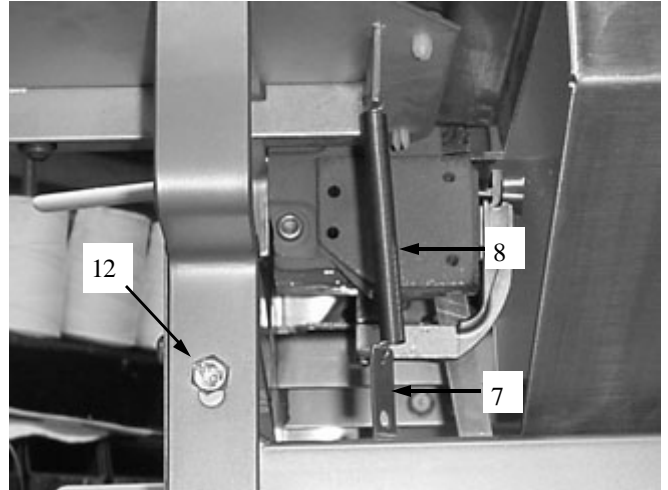

Front & Rear Table Assemblies

Use serial number when ordering all replacement parts.

Index Number	Part Number	Description	Qty Req	Index Number	Part Number	Description	Qty Req
1	007159	Front Table	1	12	100284	Screw	2
2	010196	Back Table Rear	1	13	100579	Nut	2
3	010197	Back Table Tray	1				
4	013108	Grommet	1				
5	081111	Buttons	10				
6	084072	Front Table Support Assembly	1				
7	032217	Front Table Spring Bracket	1				
8	074059	Front Table Spring	1				
9	100111	Screw, 1/4 x 20	4				
10	100108	Screw,	2				
11	100286	Nut, Whiz loc	2				